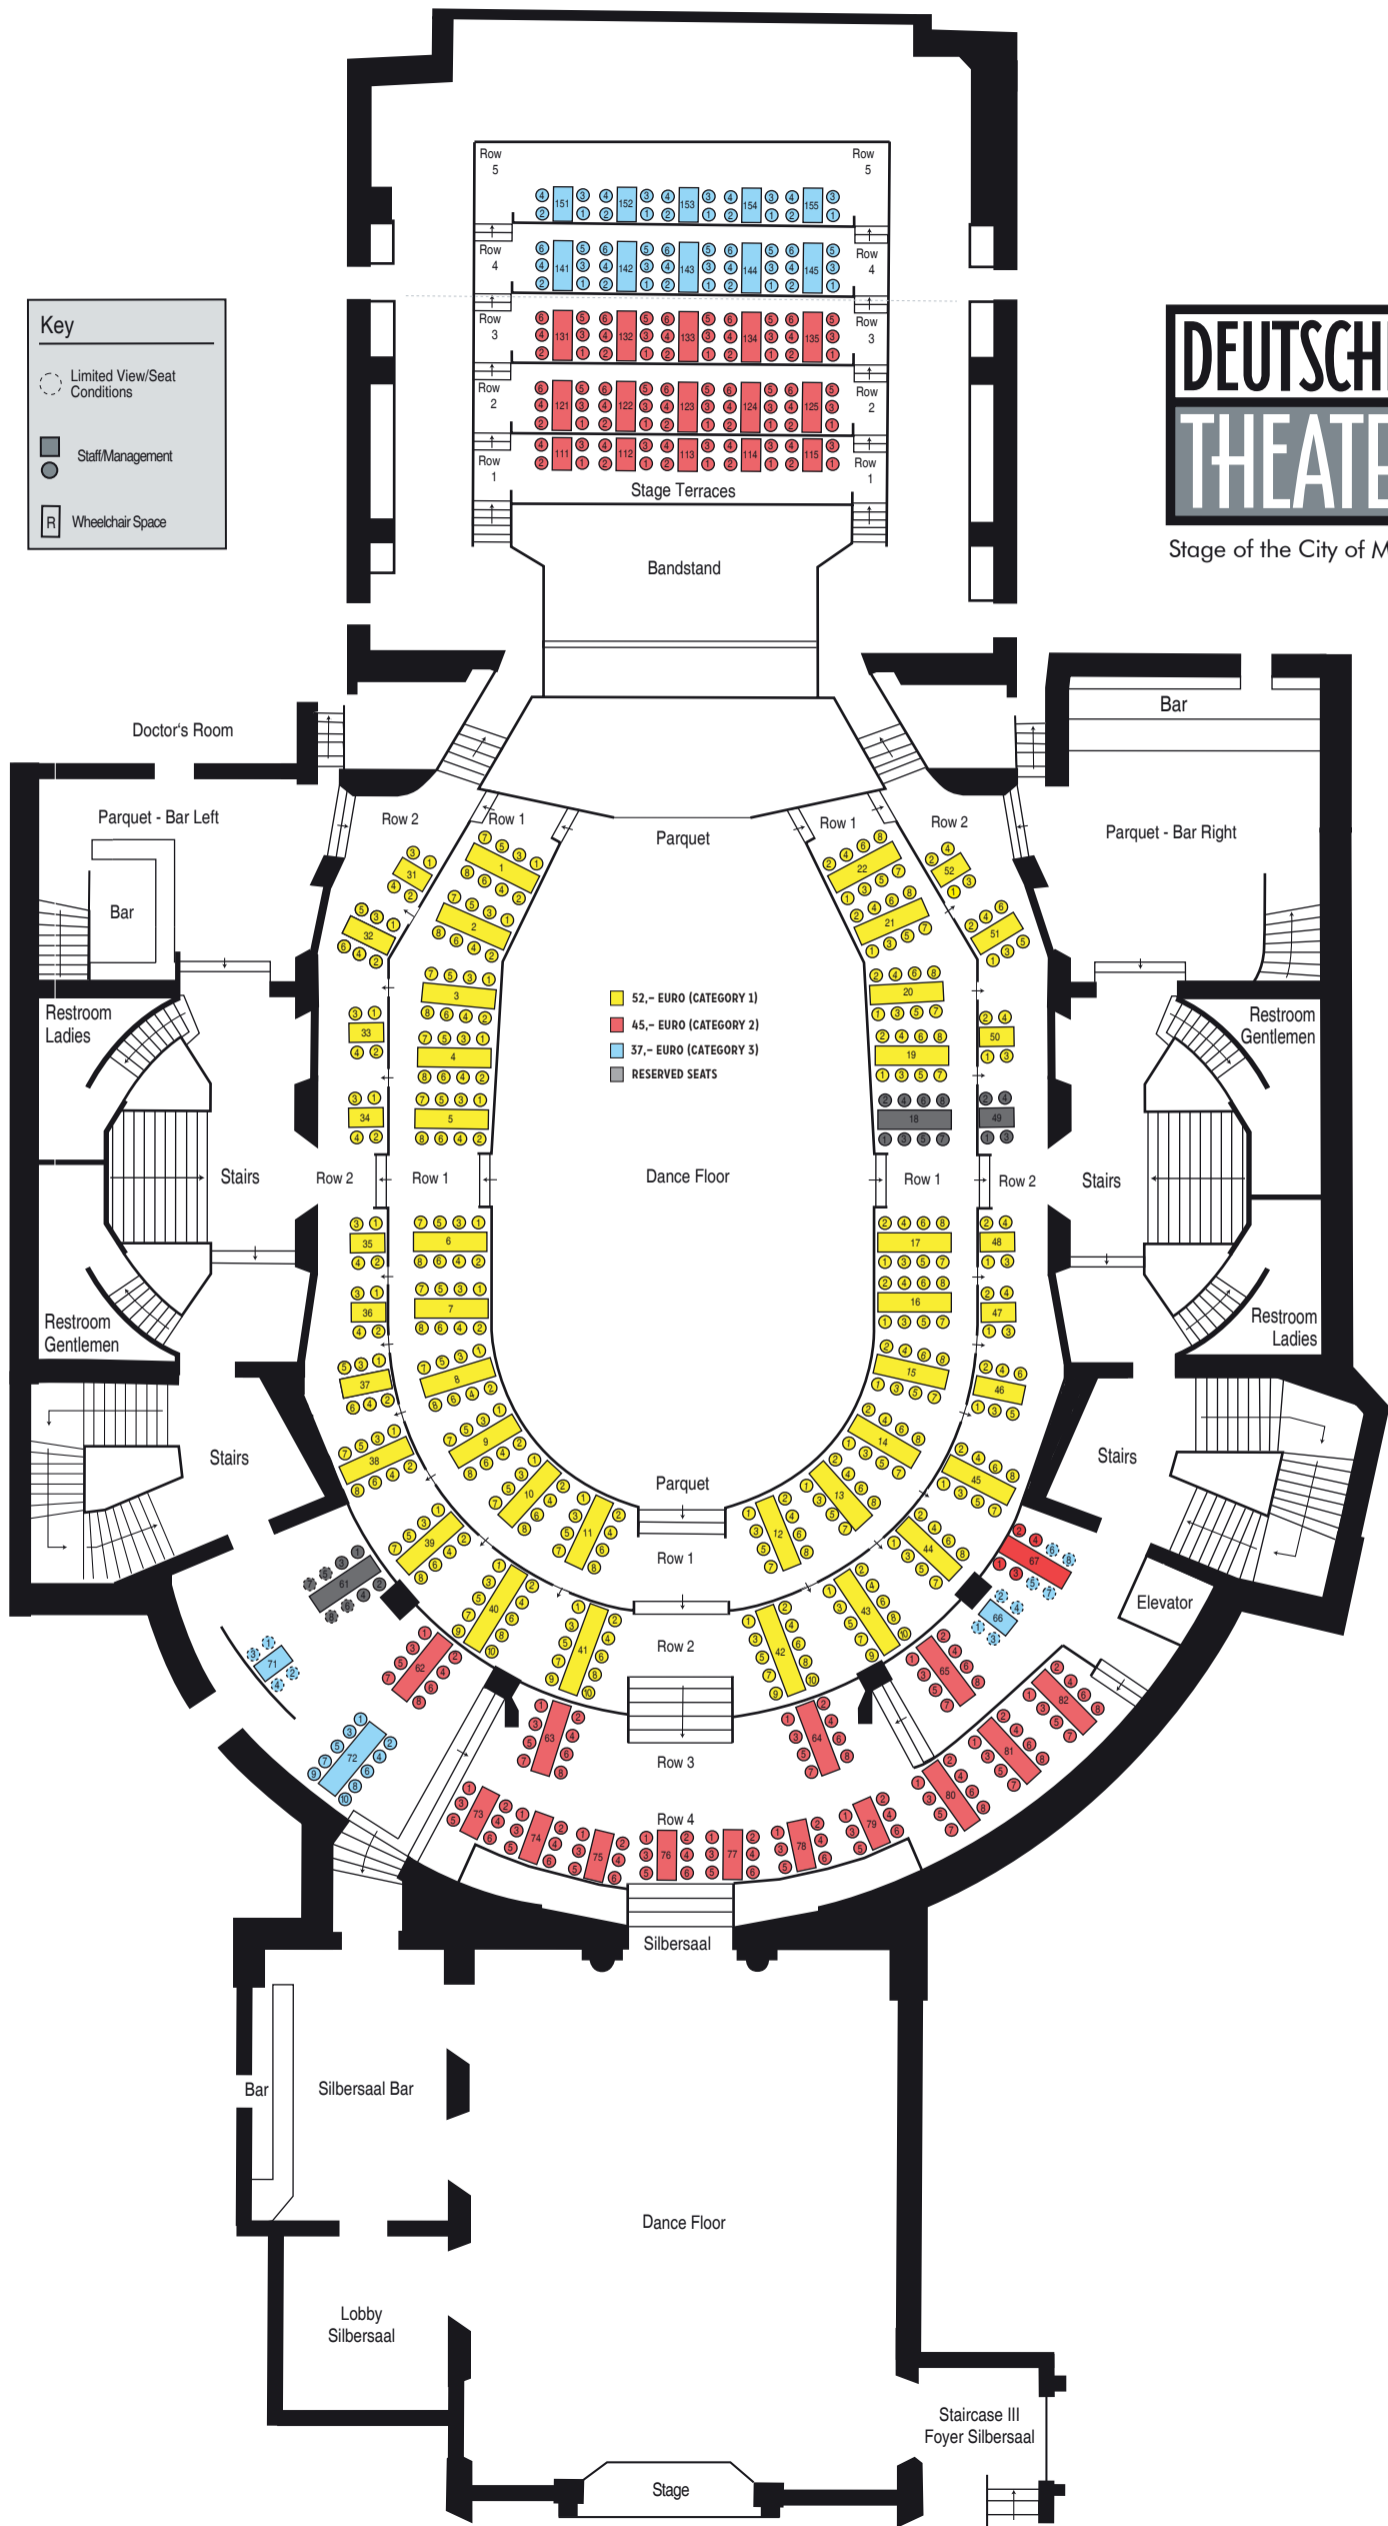

Rock That Swing Ball / Jamboree Ball 2018

Stage of the City of Munich

Key

- Limited View/Seat Conditions
- Staff/Management
- Wheelchair Space

Key

- limited view/seating conditions,
- Staff/Management
- Wheelchair Space