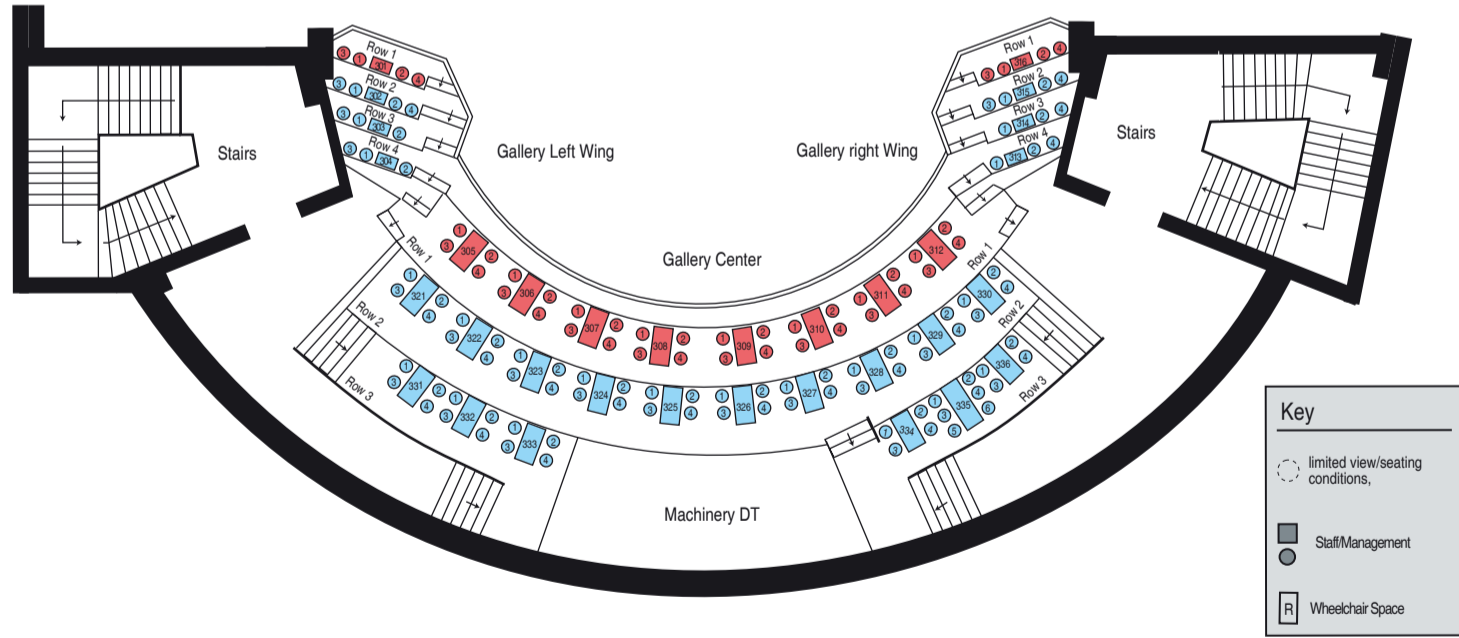

Rock That Swing Ball / Jamboree Ball 2018

Stage of the City of Munich

Key

- Limited View/Seat Conditions
- Staff/Management
- Wheelchair Space

Key

- limited view/seating conditions,
- Staff/Management
- Wheelchair Space