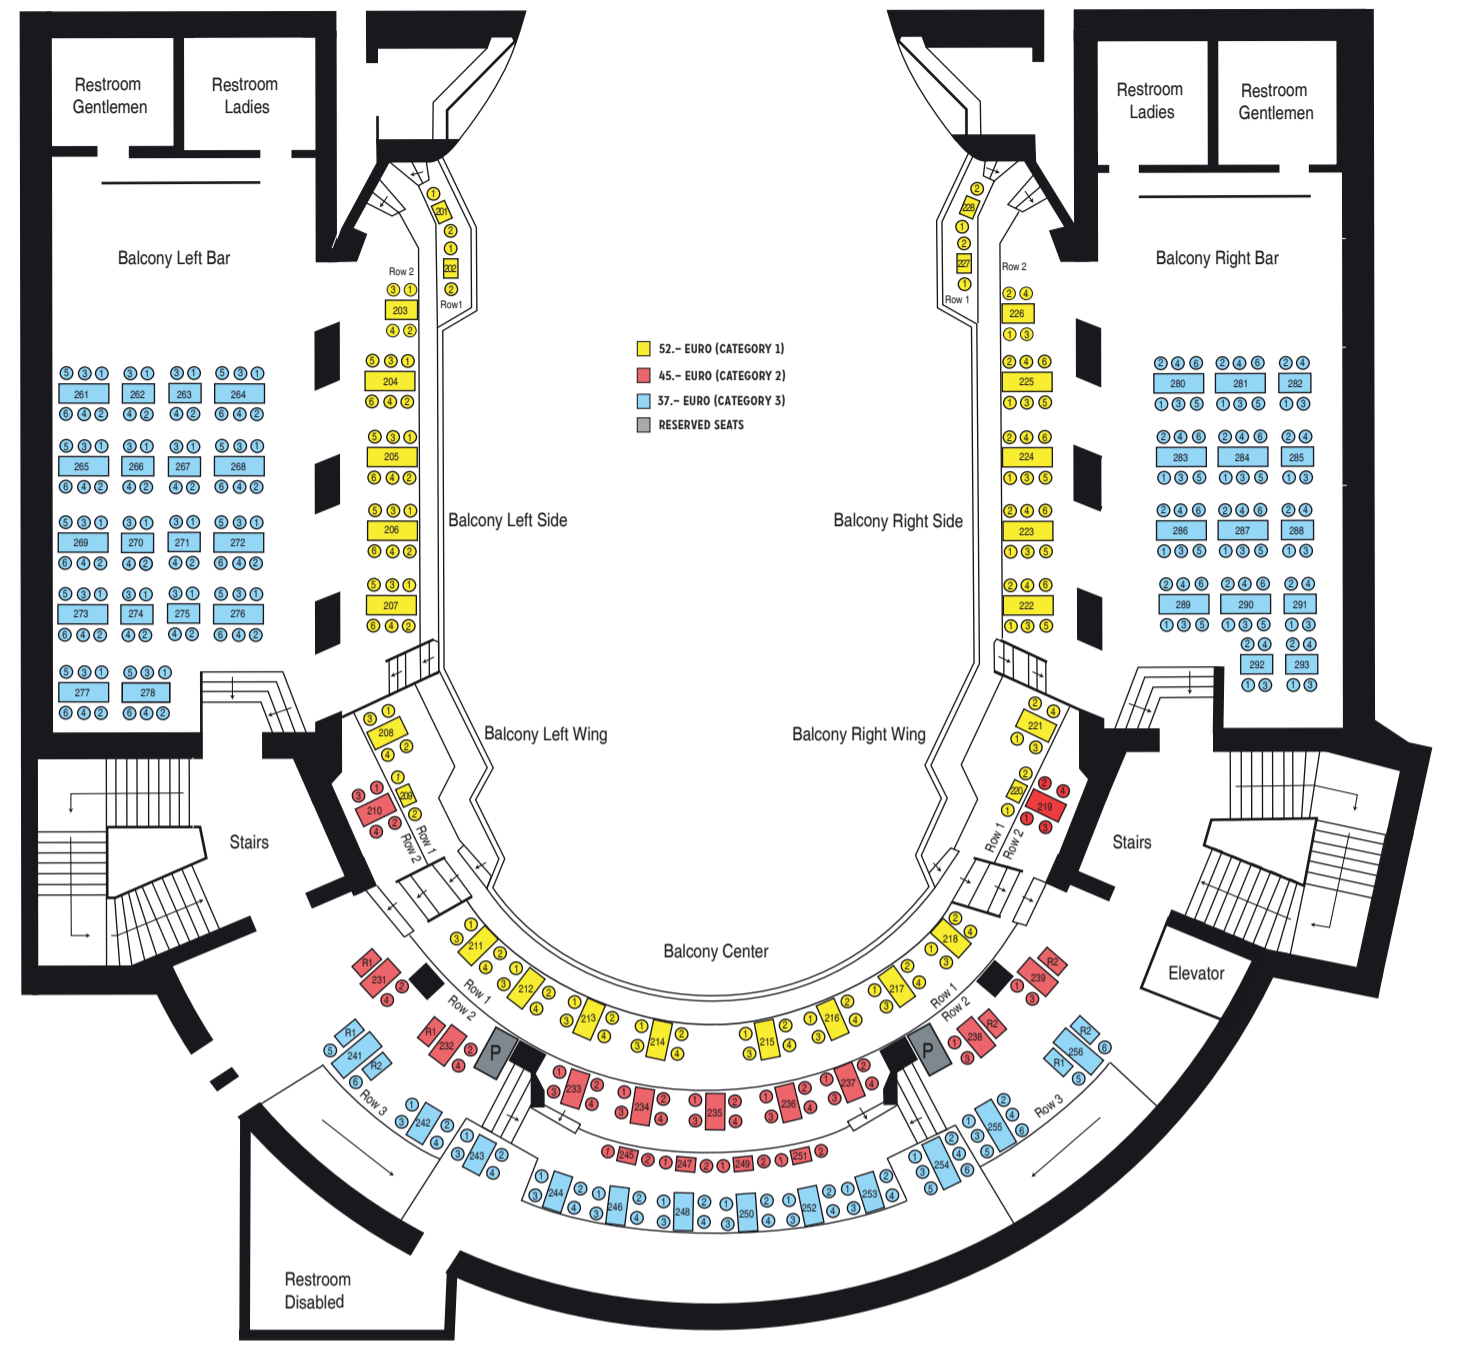

Rock That Swing Ball / Jamboree Ball 2018

Stage of the City of Munich

Key

- Limited View/Seat Conditions
- Staff/Management
- Wheelchair Space

Key

- limited view/seating conditions,
- Staff/Management
- Wheelchair Space